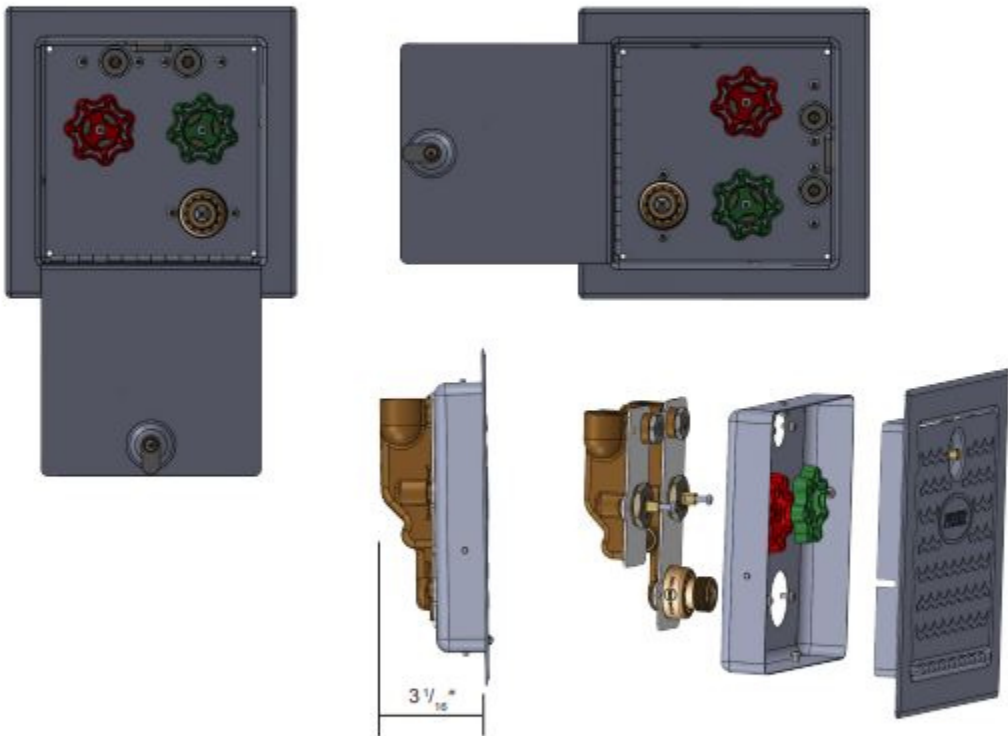

NEW

NARROW WALL

PRIER's new P-623/P-628 commercial hydrant is built for interior walls and great for stadiums, indoor pools, and other large recreational areas. The P-623 is a single-temperature valve, while the P-628 features both hot and cold valves. Our new Narrow Wall comes with a lockable, stainless steel box that makes both vertical and horizontal installation easy.

- Integral stop allows for service without shutting off entire water system
- ASSE code approved vacuum breaker
- Serviceable from front of unit

PART NO.	DESCRIPTION	LIST	WGT.
P-623	Narrow Wall Commercial Valve, Cold only, Stainless Steel Box	\$739.78	8lb
P-628	Narrow Wall Commercial Valve, Hot & Cold, Stainless Steel Box	\$938.27	10lb